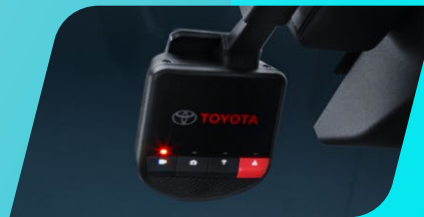

## CONNECTIVITY

9" Display Audio with Wireless  
Apple CarPlay® & Android Auto™

Wireless Charger

3 Drive Modes  
(Sport, ECO, Normal)

Front Digital Video Recorder  
(DVR) with Smartphone  
Connectivity

Vehicle Telematics System  
(VTS)

## COLOUR OPTIONS

2-tone Red Mica  
Metallic (2QL)

2-tone Platinum  
White Pearl (2PS)

Red Mica  
Metallic (3R3)

Silver Metallic  
(1D4)

Platinum White  
Pearl (089)

*New Vibe  
New Style!*

\*Driver remains solely responsible at all times for safe driving.